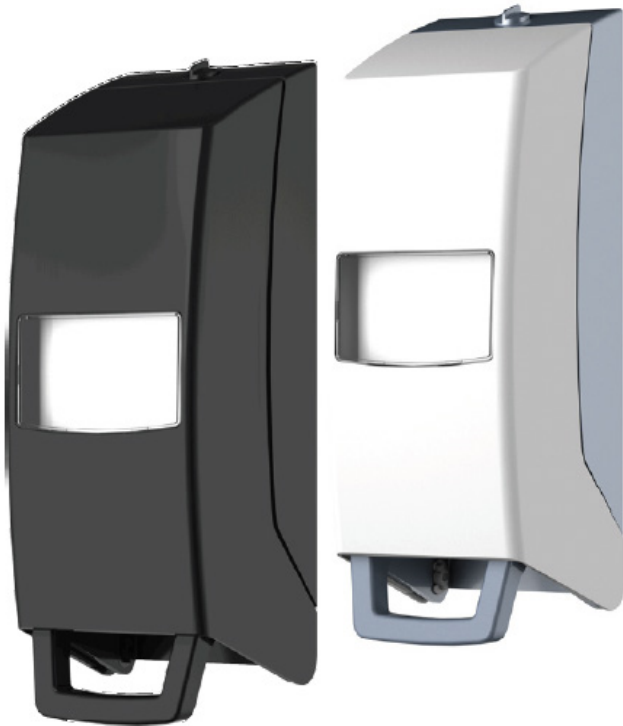

Greven® Wall Mounted Dispensers

KEEPING WORKING SKIN HEALTHY

- Fully sealed cartridge system helps stop cross contamination
- Lockable, long lasting, no maintenance
- Easy to mount and load
- No clogging or leaking
- Attractive & durable polypropylene construction.

Part No.	Description	UOM
13447007	2L Dispenser Black	1 Unit
13447006	2L Dispenser White	1 Unit

Stop the Spread
of Germs & Viruses with Greven®

1
Before
Work

2
During
Work

3
After
Work

MAKING THE
WORKPLACE
A MORE
HYGIENIC PLACE